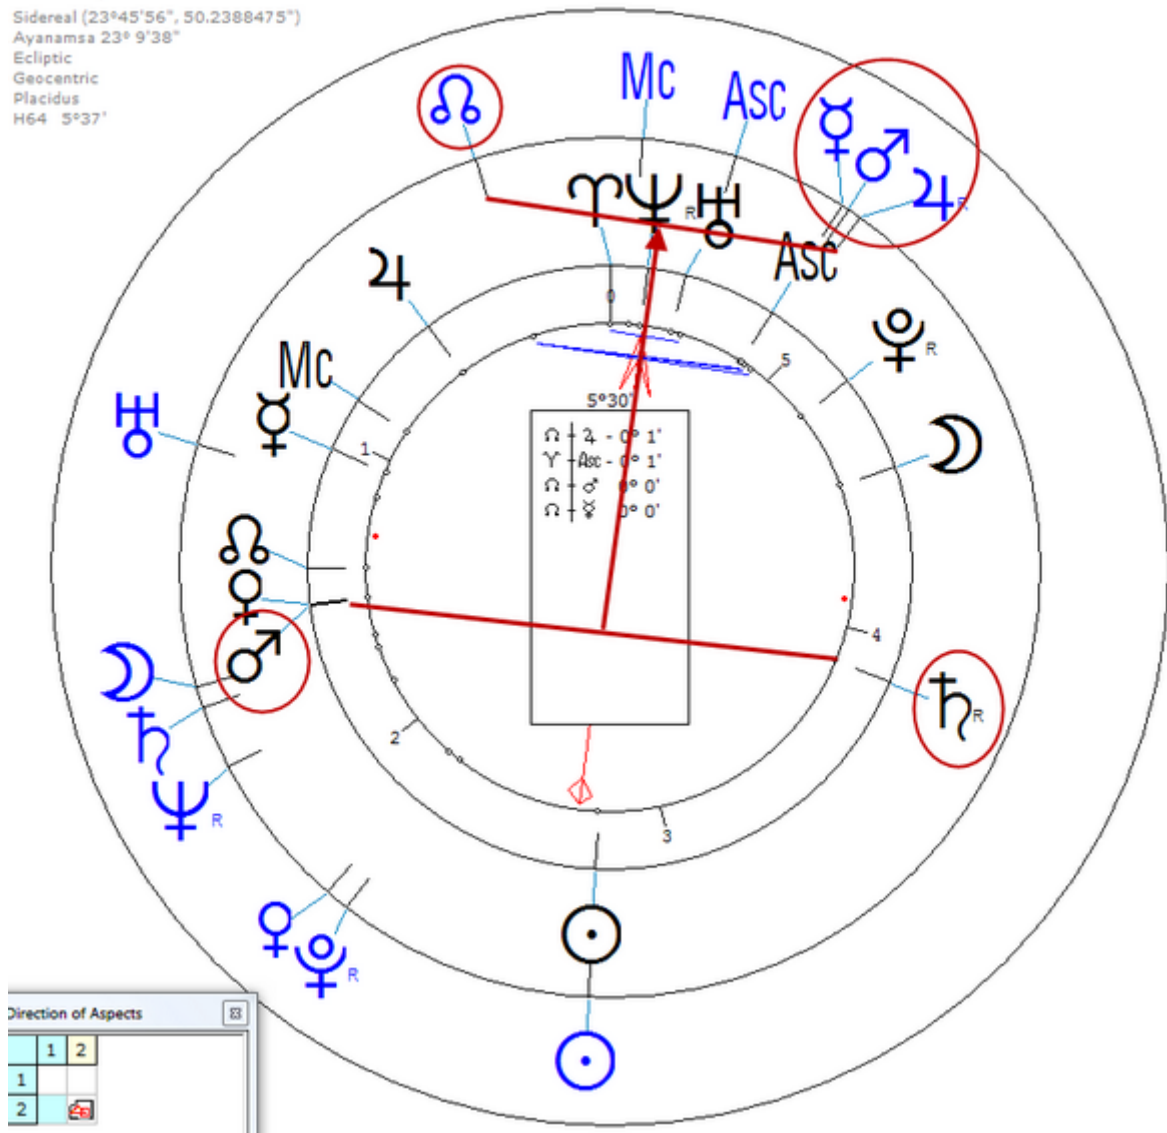

Vareille, Alain

3 May 1956 at 07:45 (= 07:45 AM)Versailles, France, 48n48, 2e08
French engineer.

<https://www.astro.com/astro-databank/Vareille,_Alain>

He went to the graves of his family where he shot himself through the head, 20 July 1995, 2:30 PM MEDT, La Teste de Buch, France.

Solar Return (Harmonic 64)

Solar ♀/♈ = ♂_n/♏_n

Mars-Jupiter's involvement shows cause of death was shooting.

Solar ☽/♀ = Solar ♂/♏

Vareille, Alain
3 May 1956 Thu 7:45 (GMT+1) 48n48 2e08
Versailles, France
Sidereal (23°45'56", 50.2388475")
Ayanamsa 23° 9'38"
Ecliptic
Geocentric
Placidus
H64 5°37'